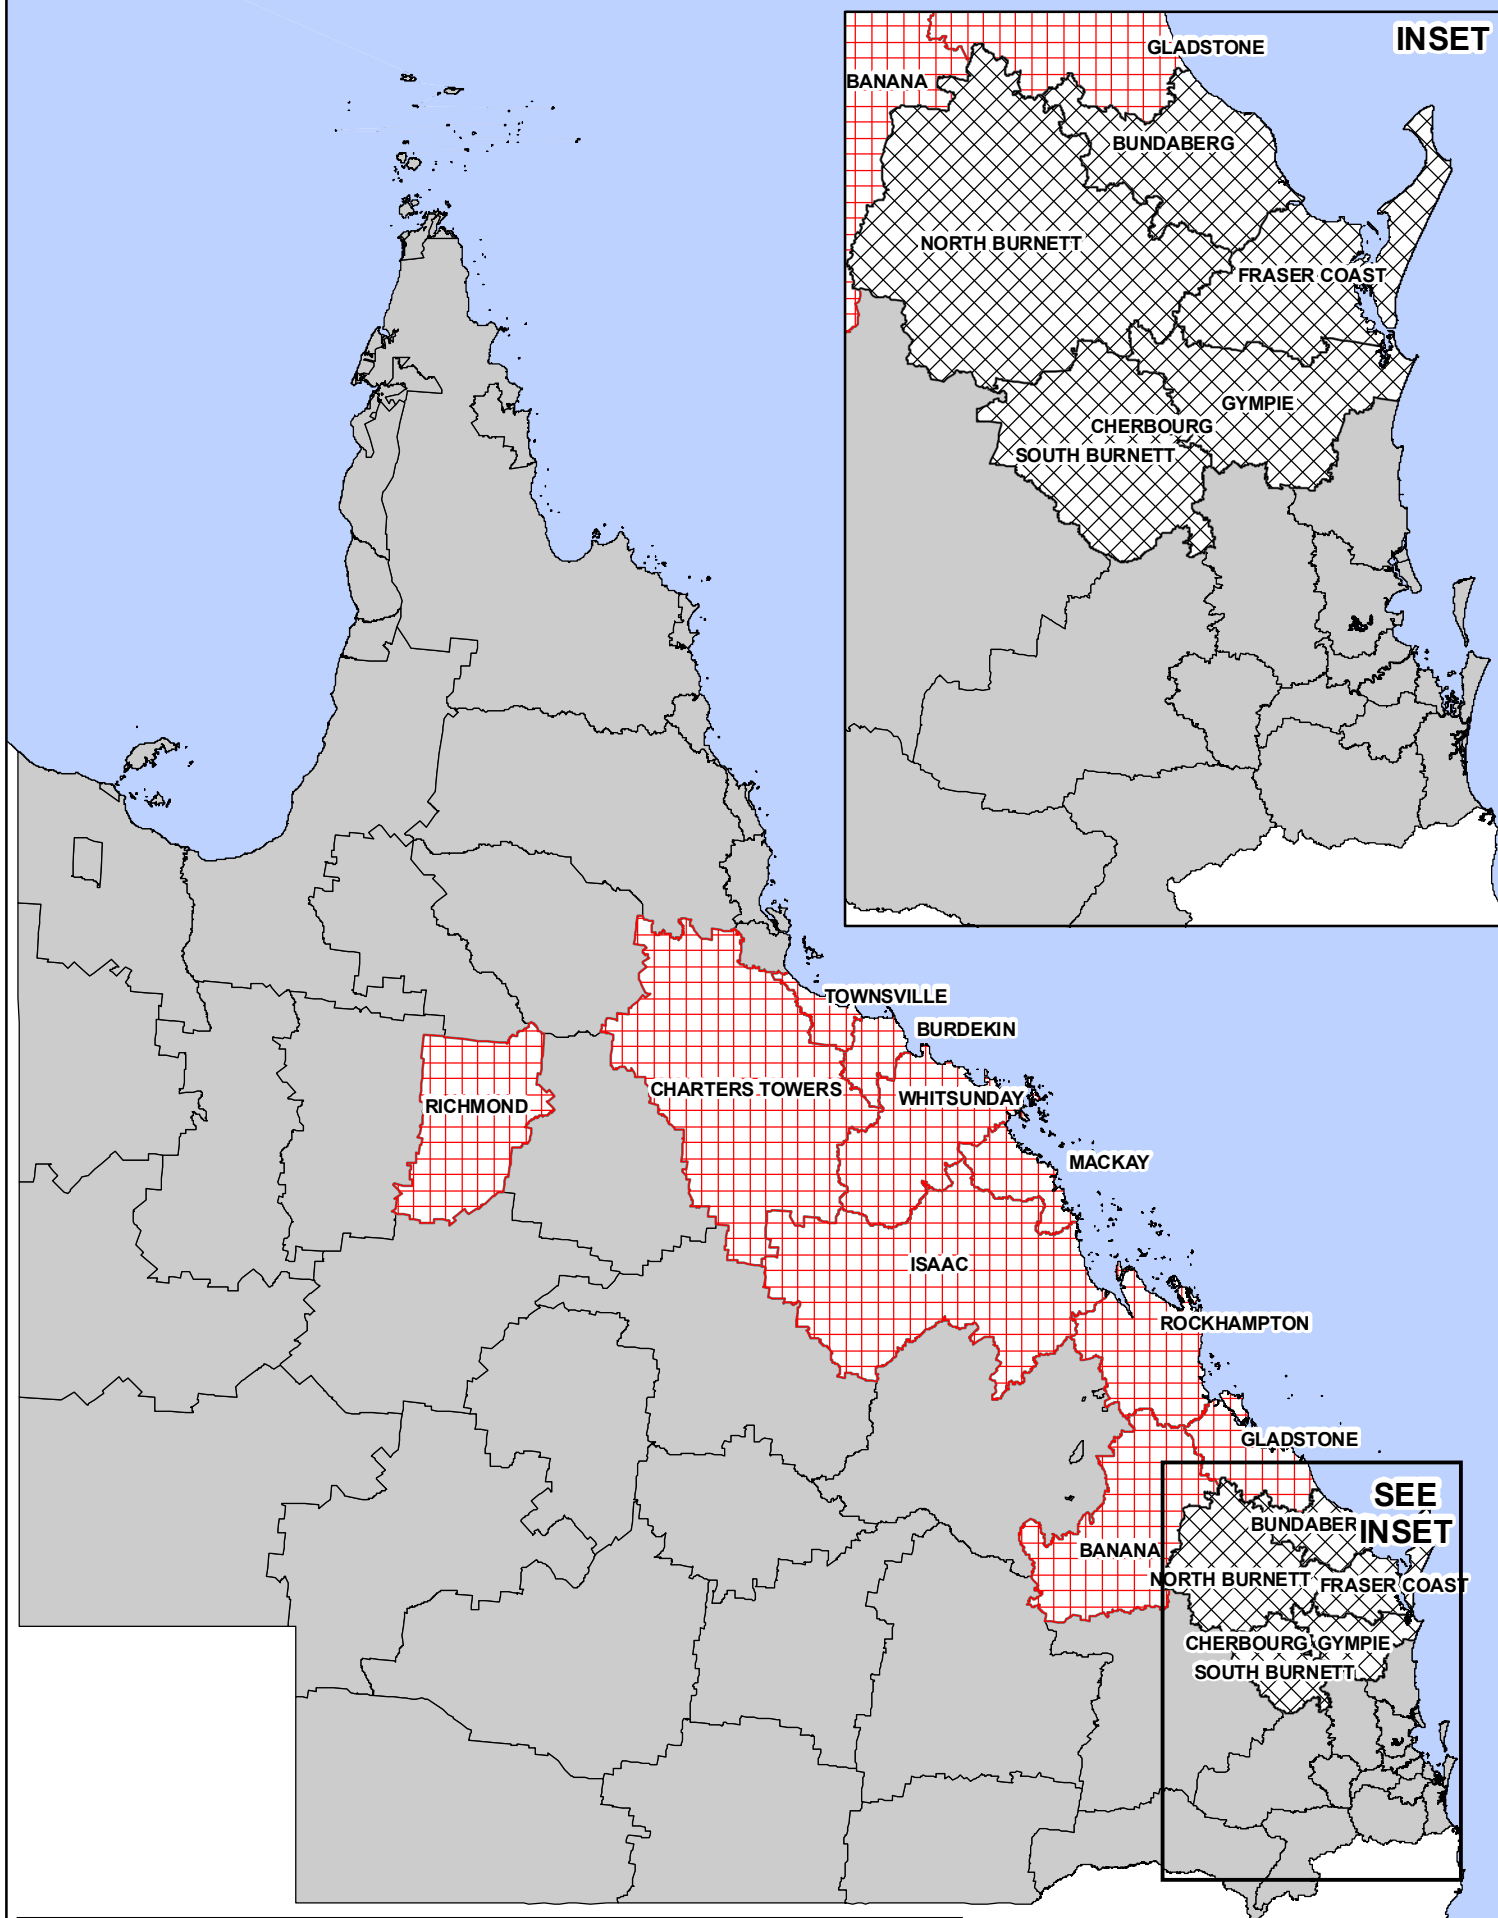

Declaration of Local Fire Ban

Legend

-  From 0000 Tuesday 3rd November to 2359 Friday 6th November 2009
-  From 0000 Tuesday 3rd November to 2359 Monday 9th November 2009