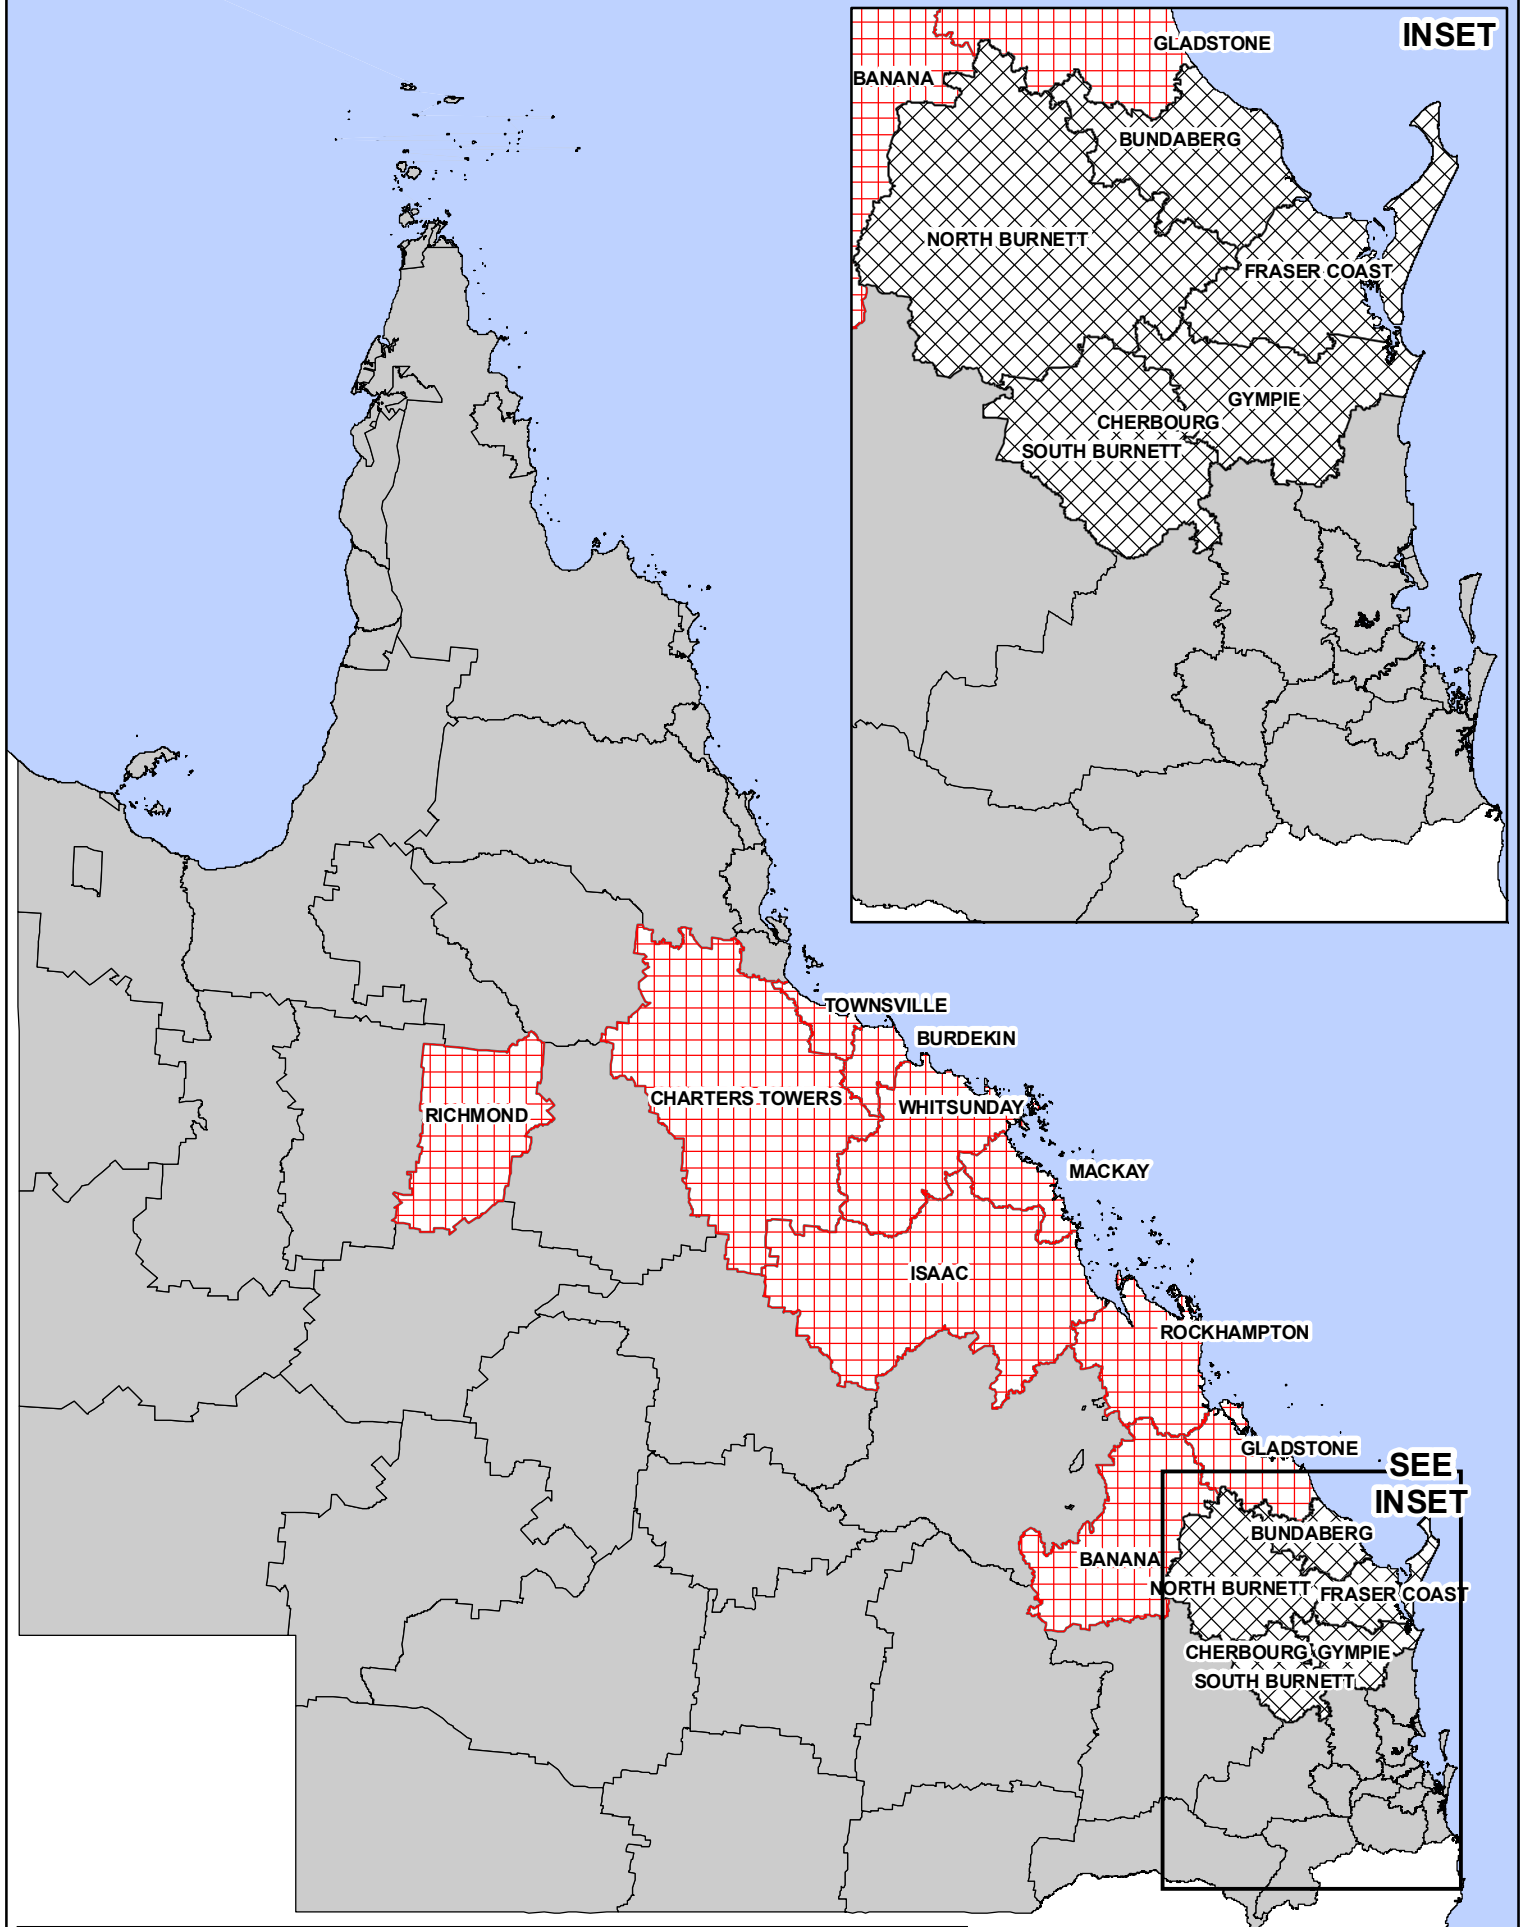

Declaration of Local Fire Ban

Legend

-  From 0000 Saturday 7th November to 2359 Monday 9th November 2009
-  From 0000 Tuesday 3rd November to 2359 Monday 9th November 2009